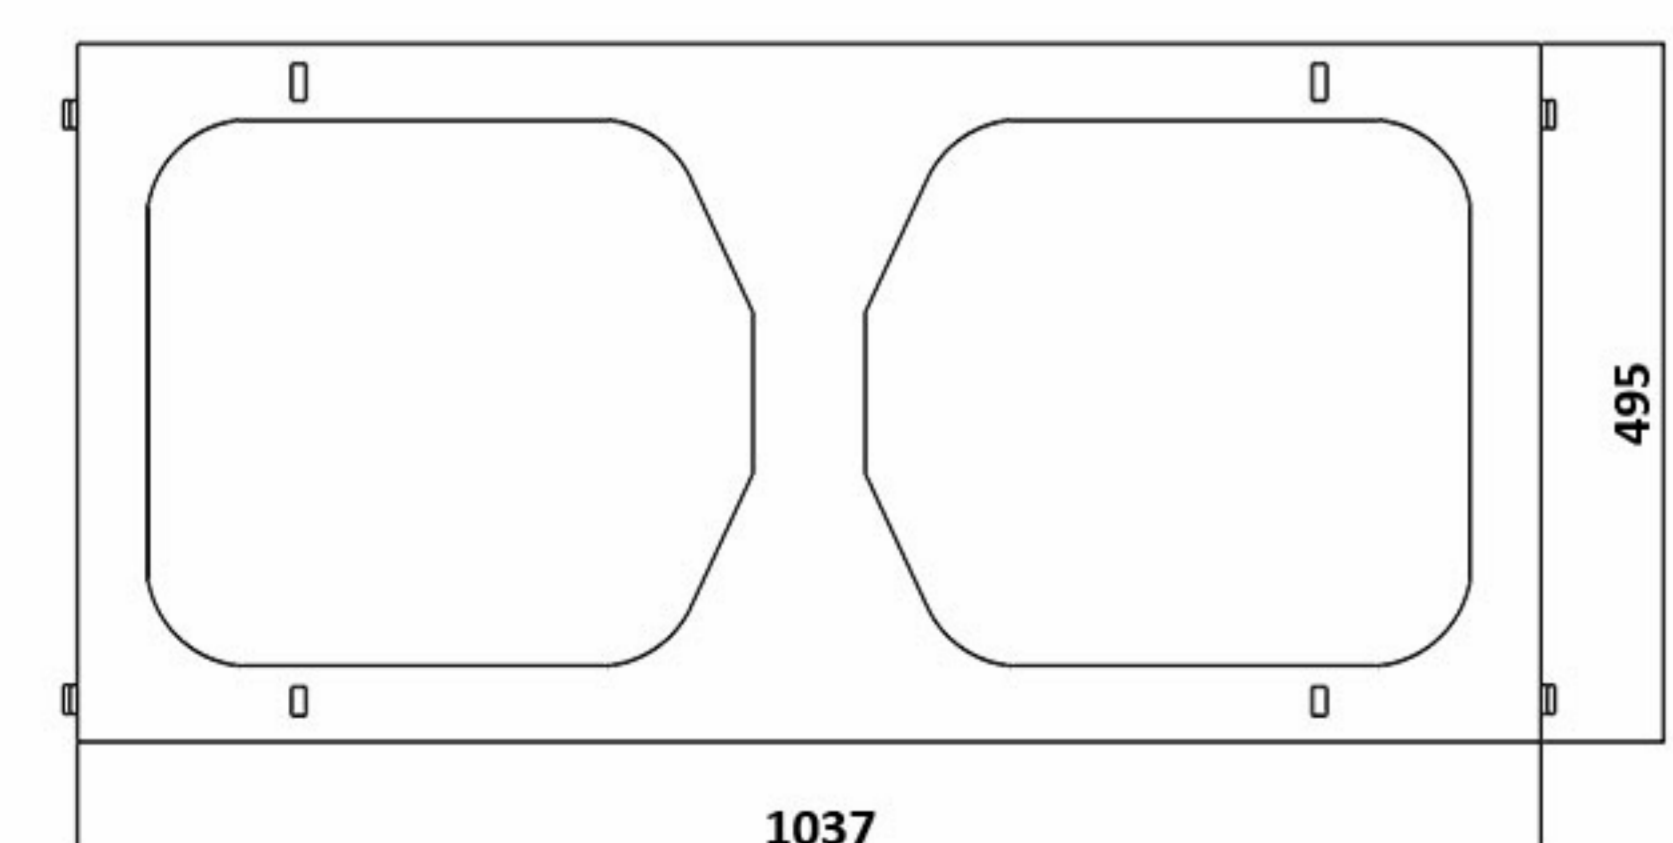

Rigging hardware composed by a lightweight steel frame, four pinlock and a shackle to raise up until 16 units **GT - GTA 2X12 L.A.** It can be also used as frame for stack mode.

\* Medidas expresadas en milímetros (mm)  
\* Expressed measures in millimeters (mm)

## TR - 2X12

Patín de transporte para cuatro unidades **GT - GTA 2X12 L.A.** Incluye 4 ruedas giratorias de 100 mm con frenos de seguridad.

Dolly board to transport until four units **GT - GTA 2X12 L.A.** Includes four castor wheels of 100 mm with security brakes.

Medidas / Measures (HxWxD)  
1510x1085x460mm

\* Medidas expresadas en milímetros (mm)  
\* Expressed measures in millimeters (mm)

Medidas / Measures (HxWxD)  
1810x1185x530mm

\* Medidas expresadas en milímetros (mm)  
\* Expressed measures in millimeters (mm)