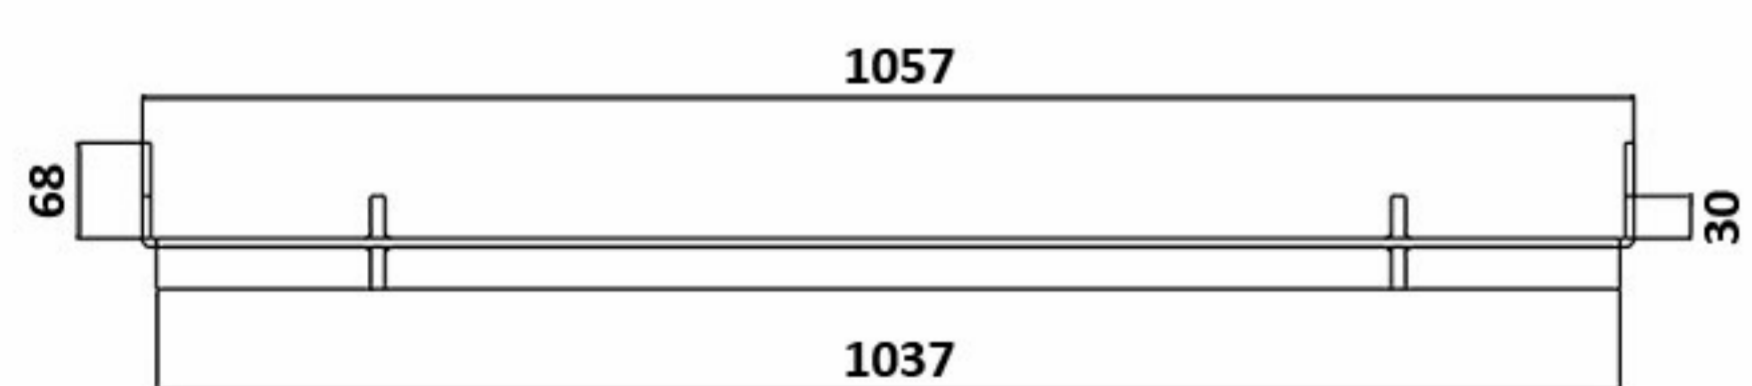

* Medidas expresadas en milímetros (mm) * Expressed measures in millimeters (mm)

Bumper 812

Sistema de acoplamiento para la transición entre **GT - GTA 2X8 L.A.** y **GT - GTA 2X12 L.A.** en “modo downfill”. Permite añadir hasta seis unidades **GT - GTA 2X8 L.A.**

Coupling system for the transition between **GT - GTA 2X8 L.A.** and **GT - GTA 2X12 L.A.** in downfill mode. It allows to add until six units **GT - GTA 2X8 L.A.**